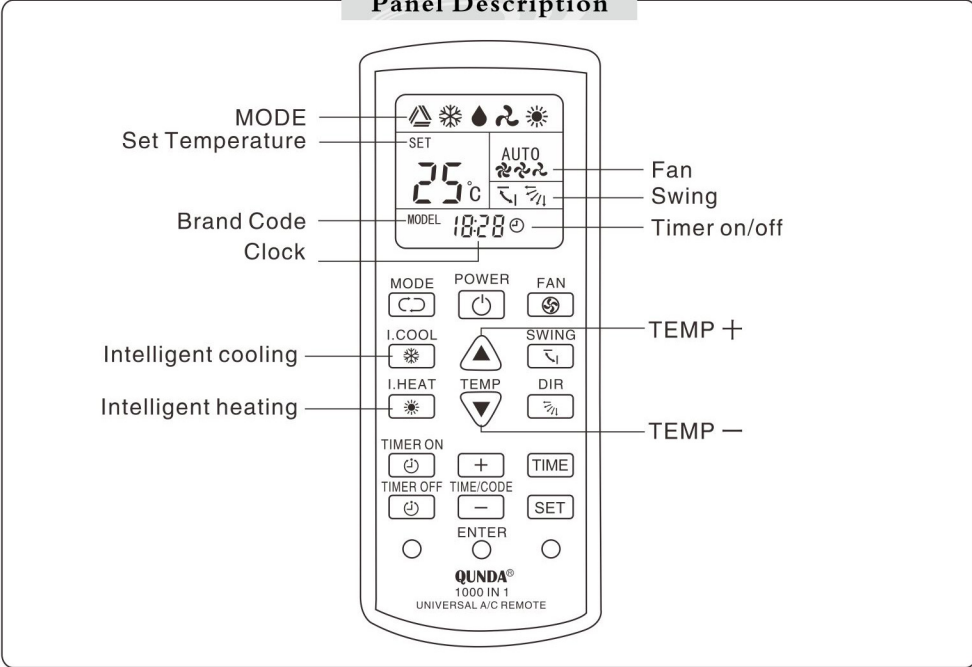

Model setting of remote control

1. Open the battery cover put 2 AAA batteries as per polar indicated on battery cabin.
2. Find the code from brand code list. If there are many codes for one brand, you have to try the first one and if it doesn't work, please try the second till it works. For example, AUCMA, you could try 0288 first, if it doesn't work, you could try 0289 and so on.
3. Press "SET" key, brand code on LCD will flash, press code "+" or "-" until required brand code appears. Then press "ENTER" key, the brand code stops flashing. Aim at air-conditioner By pressing ON/OFF key, you could control your air conditioner.

Technical Parameters

Controllable distance: Large than 8 meters
 Power supply voltage: DC3V
 Battery model: Battery AAA(UM-4, R03)*2
 Dimension: L 115mm*W45mm*D20mm
 Weight: Approx.50g (excl.the batteries)