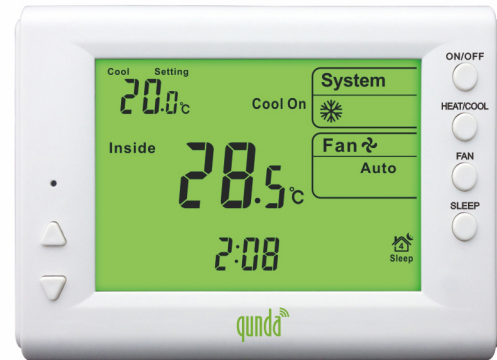

- Easy to install
- Display temperature calibration
- Maintains the temperature within range of 0.5°C to the set point
- Automatic fan with adjustable 3 speed fan
- Manual change over
- Never lose user setting in the event of power-off, no battery is required
- Sleep mode option

100-240VAC
Air Conditioner THERMOSTAT

QD-HVAC09

QD-HVAC09

Air Conditioner THERMOSTAT
100-240VAC

QD-HVAC09 | Air Conditioner THERMOSTAT
100-240VAC

6 974246 133010 51

MADE IN CHINA

- Easy to install
- Display temperature calibration
- Maintains the temperature within range of 0.5°C to the set point
- Automatic fan with adjustable 3 speed fan
- Manual change over
- Never lose user setting in the event of power-off, no battery is required
- Sleep mode option

- Set points and room temperature display simultaneously
- 6.8 sq. inch backlight LCD
- Compressor short cycling protection available

QD-HVAC09

Air Conditioner THERMOSTAT
100-240VAC

- Easy to install
- Display temperature calibration
- Maintains the temperature within range of 0.5°C to the set point
- Automatic fan with adjustable 3 speed fan
- Manual change over
- Never lose user setting in the event of power-off, no battery is required
- Sleep mode option